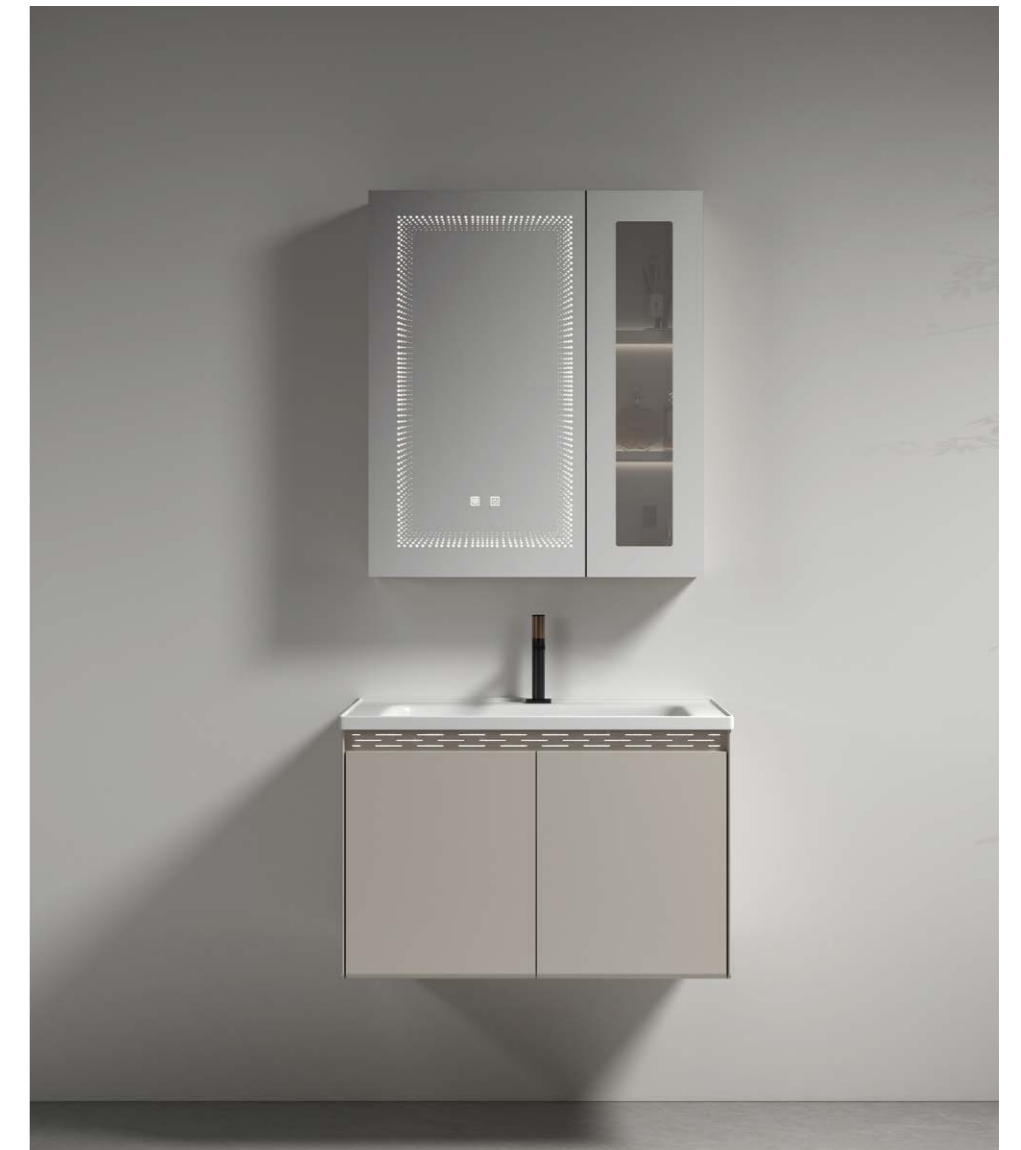

1401-70

主柜:710x500x500mm
镜柜:650x150x750mm
主柜材料:不锈钢焊接烤漆钢板
镜柜材料:铝型材加深焊接烤漆
镜柜功能:智能触摸灯+除雾功能
台面:陶瓷盆
颜色:奶青色
RMB¥:3550